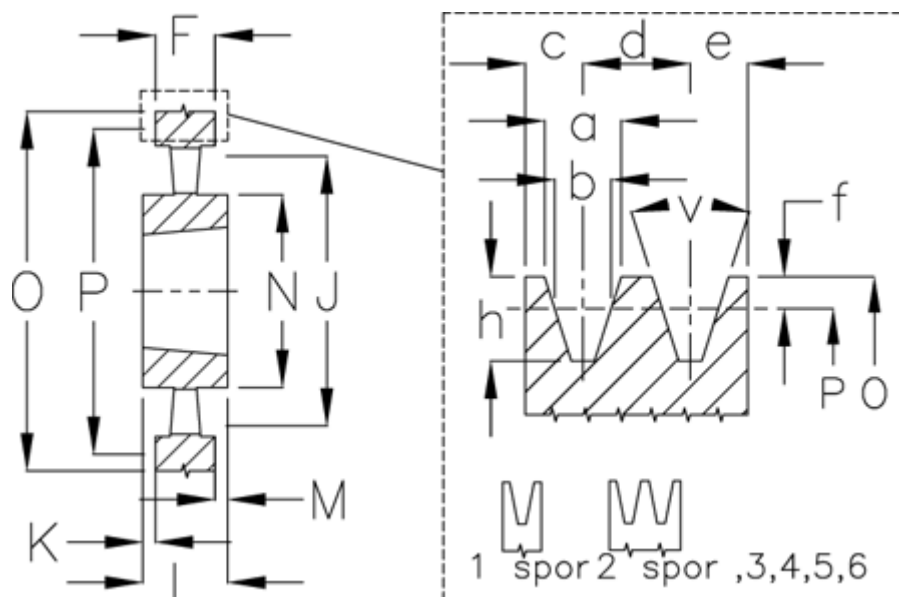

Article number: 604111080005

Description: V-belt pulley SPB 800/5 TL4040

## Measures

a	= 16.3	For bush	= 4040	O	= 807.0
b	= 14.0	h	= 17.5	P	= 800
Bush $\zeta$ max	= 100	J	= 754	Type	= SPB
c	= 12.5	K	= -	v	= 38 grader
d	= 19.0	L	= 102		
e	= 12.5	m	= 1.0		
f	= 3.5	N	= 210		
F	= 101	Number of ribs	= 5		